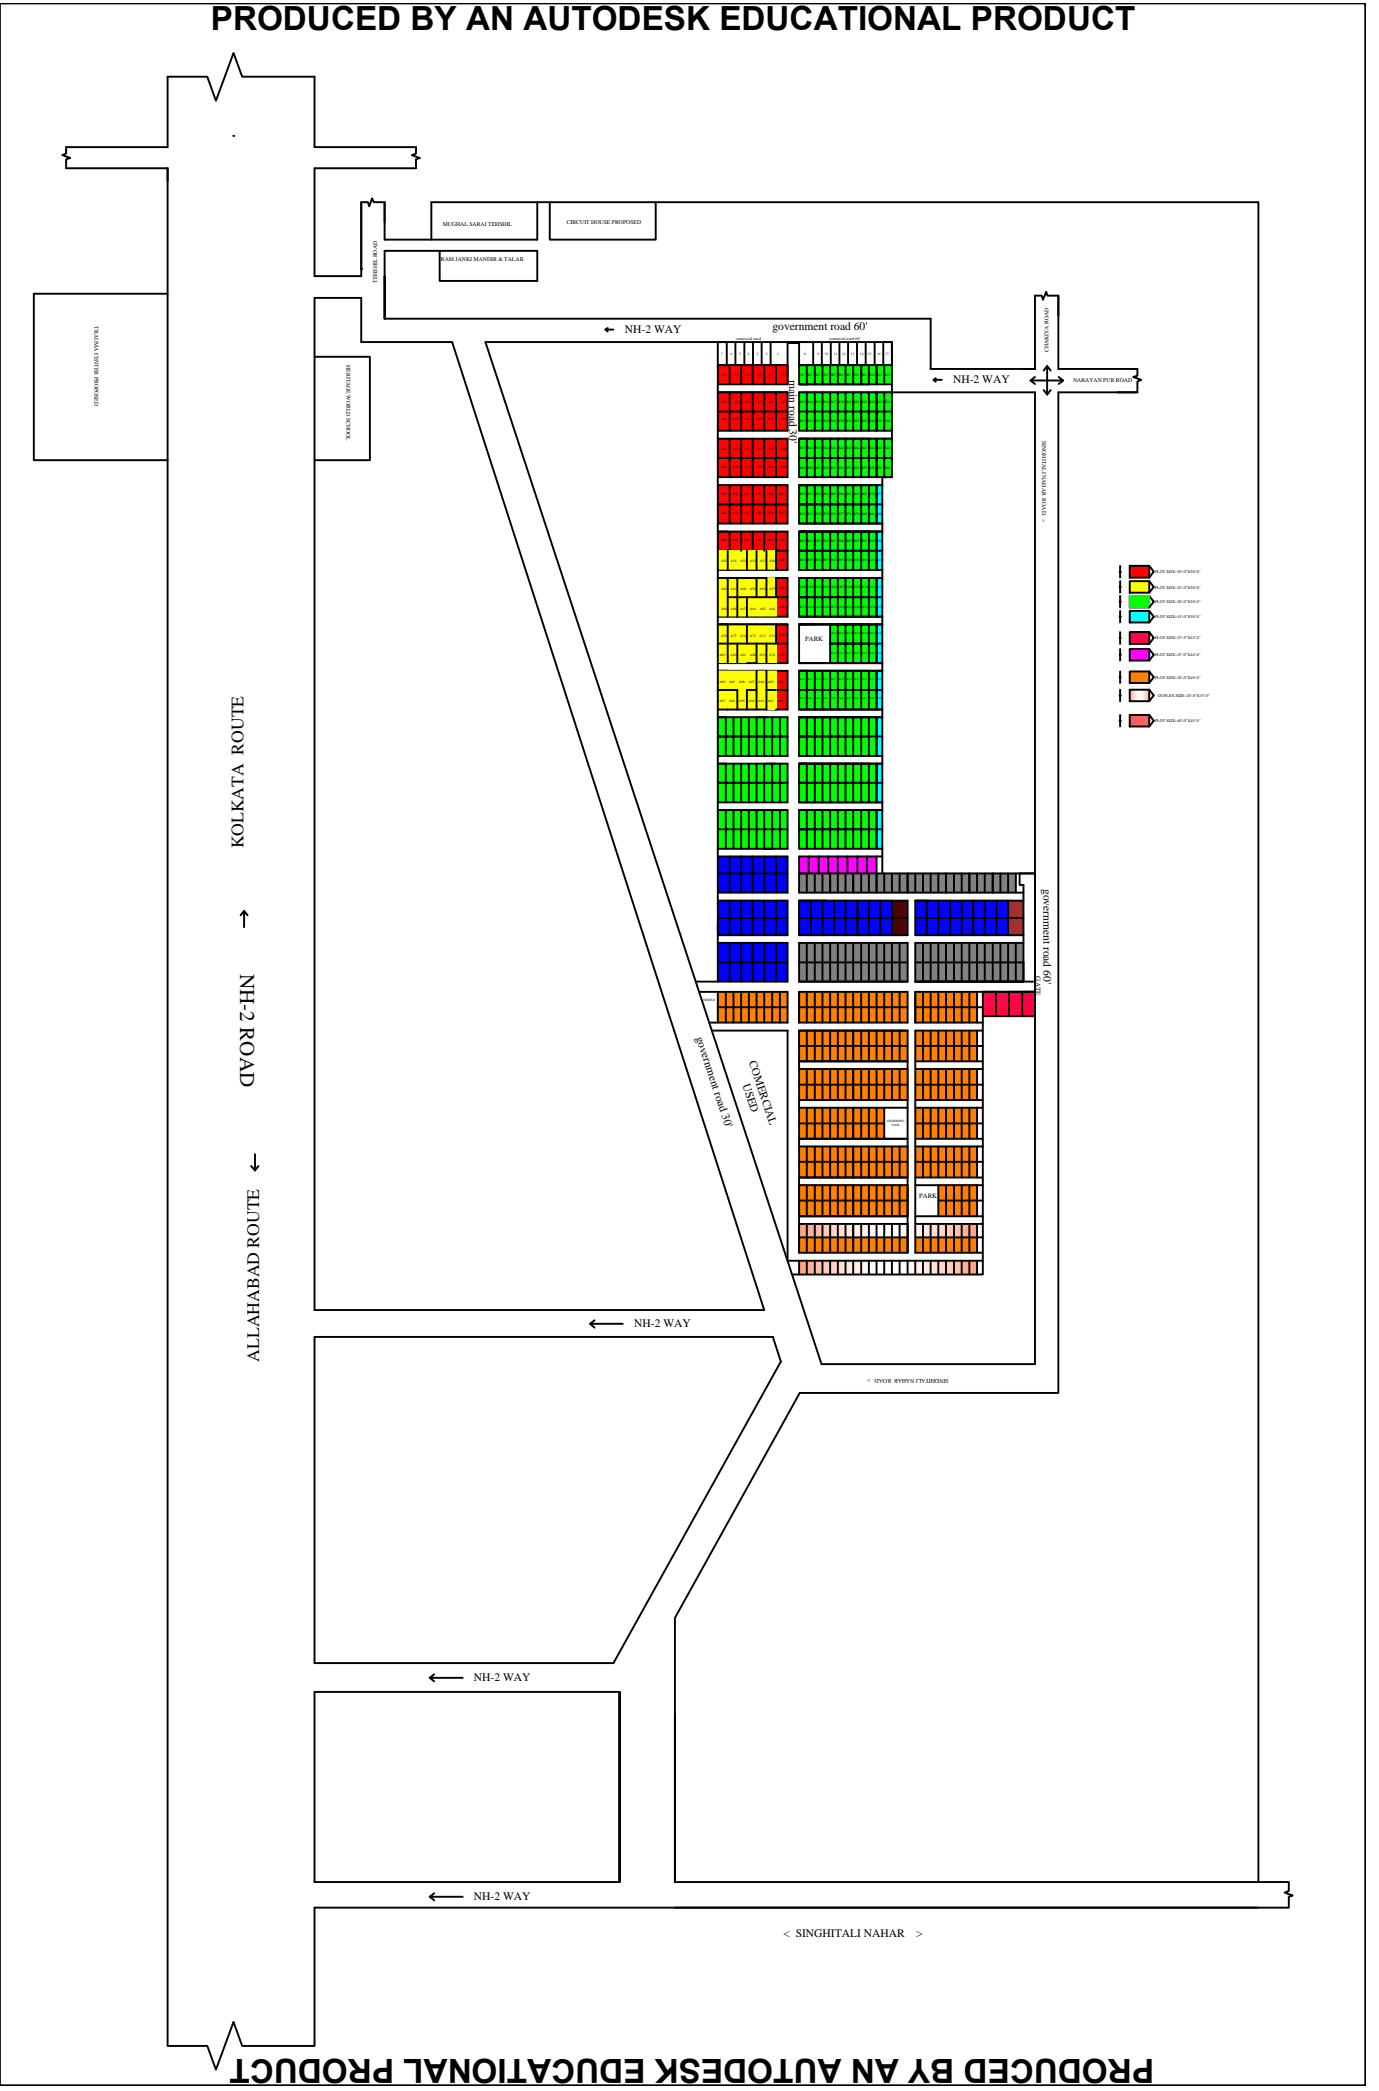

PRODUCED BY AN AUTODESK EDUCATIONAL PRODUCT

PRODUCED BY AN AUTODESK EDUCATIONAL PRODUCT